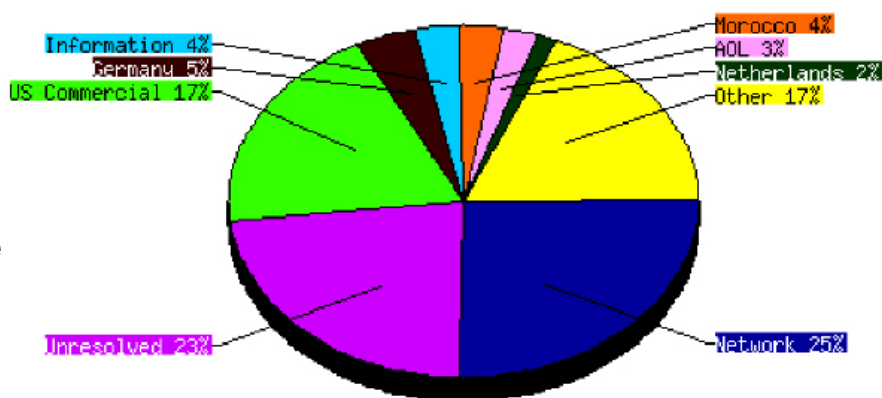

Hits by Country

100% = 67583 hits

### 1. direct identification of national domains

No.	Hits		Cached		KBytes sent	Country
1	17133	25.35%	1532	28.91%	521810	Network
2	15753	23.31%	886	16.72%	446556	Unresolved
3	11381	16.84%	701	13.23%	310019	US Commercial
4	3463	5.12%	55	1.04%	142666	Germany
5	2770	4.10%	0	0.00%	31069	Information
6	2662	3.94%	375	7.08%	42983	Morocco
7	2146	3.18%	1187	22.40%	40666	AOL
8	1094	1.62%	167	3.15%	24891	Netherlands
9	885	1.31%	222	4.19%	15360	Poland
10	817	1.21%	3	0.06%	27759	US Educational
11	654	0.97%	0	0.00%	28510	Switzerland
12	574	0.85%	10	0.19%	18364	Mexico
13	547	0.81%	26	0.49%	20809	Australia
14	516	0.76%	4	0.08%	18919	France
15	483	0.71%	5	0.09%	14099	Belgium
16	453	0.67%	0	0.00%	20741	United Kingdom
17	419	0.62%	47	0.89%	9798	Italy
18	371	0.55%	1	0.02%	8964	Sweden
19	328	0.49%	3	0.06%	13646	Brazil
20	317	0.47%	1	0.02%	11820	Canada
21	305	0.45%	0	0.00%	8964	United Arab Emirates
22	294	0.44%	3	0.06%	13312	Austria
23	291	0.43%	0	0.00%	10594	Non-Profit Organization
24	260	0.38%	28	0.53%	5740	Colombia
25	230	0.34%	0	0.00%	6641	India
26	215	0.32%	0	0.00%	5869	United States
27	210	0.31%	1	0.02%	8276	Denmark
28	189	0.28%	0	0.00%	6445	Peru
29	183	0.27%	2	0.04%	6913	Malaysia
30	177	0.26%	0	0.00%	6352	US Military
31	144	0.21%	0	0.00%	3488	Saudi Arabia
32	137	0.20%	0	0.00%	5499	Japan
33	128	0.19%	0	0.00%	4420	Norway
34	124	0.18%	12	0.23%	4645	Singapore
35	110	0.16%	1	0.02%	2174	Egypt
36	108	0.16%	8	0.15%	6487	Indonesia
37	99	0.15%	4	0.08%	3130	Taiwan